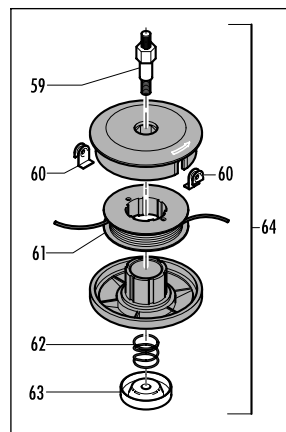

brand	MCCULLOCH

date	APR/03	SHEET 3/4

Model	Prefix
ELITE 3425	02

Product number
953900414

FIGURE 2