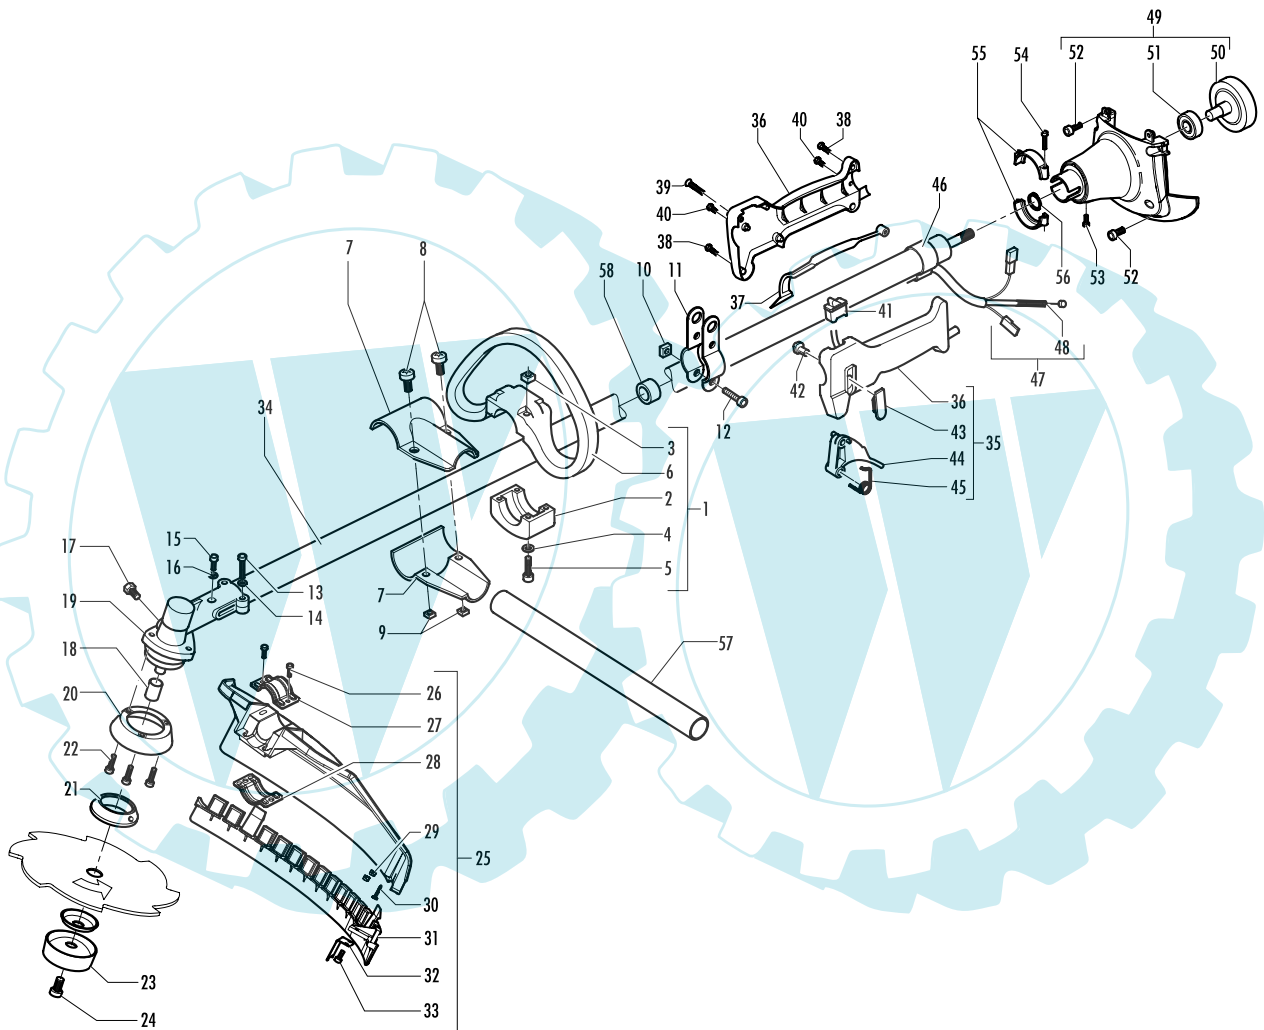

brand	MCCULLOCH

date	APR/03	SHEET 3/4

Model	Prefix
ELITE 3425	02

Product number
953900414

FIGURE 2