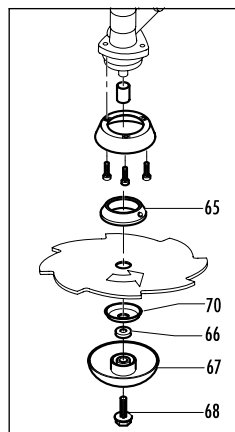

brand	MCCULLOCH

date	APR/03	SHEET 3/4

Model	Prefix
ELITE 3425	02

Product number
953900414

FIGURE 2