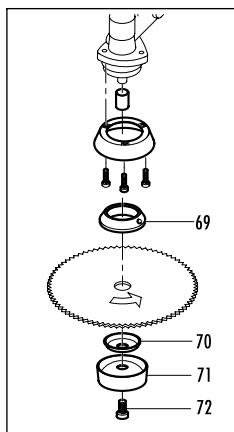

brand	MCCULLOCH

date	APR/03	SHEET 3/4

Model	Prefix
ELITE 3425	02

Product number
953900414

FIGURE 2