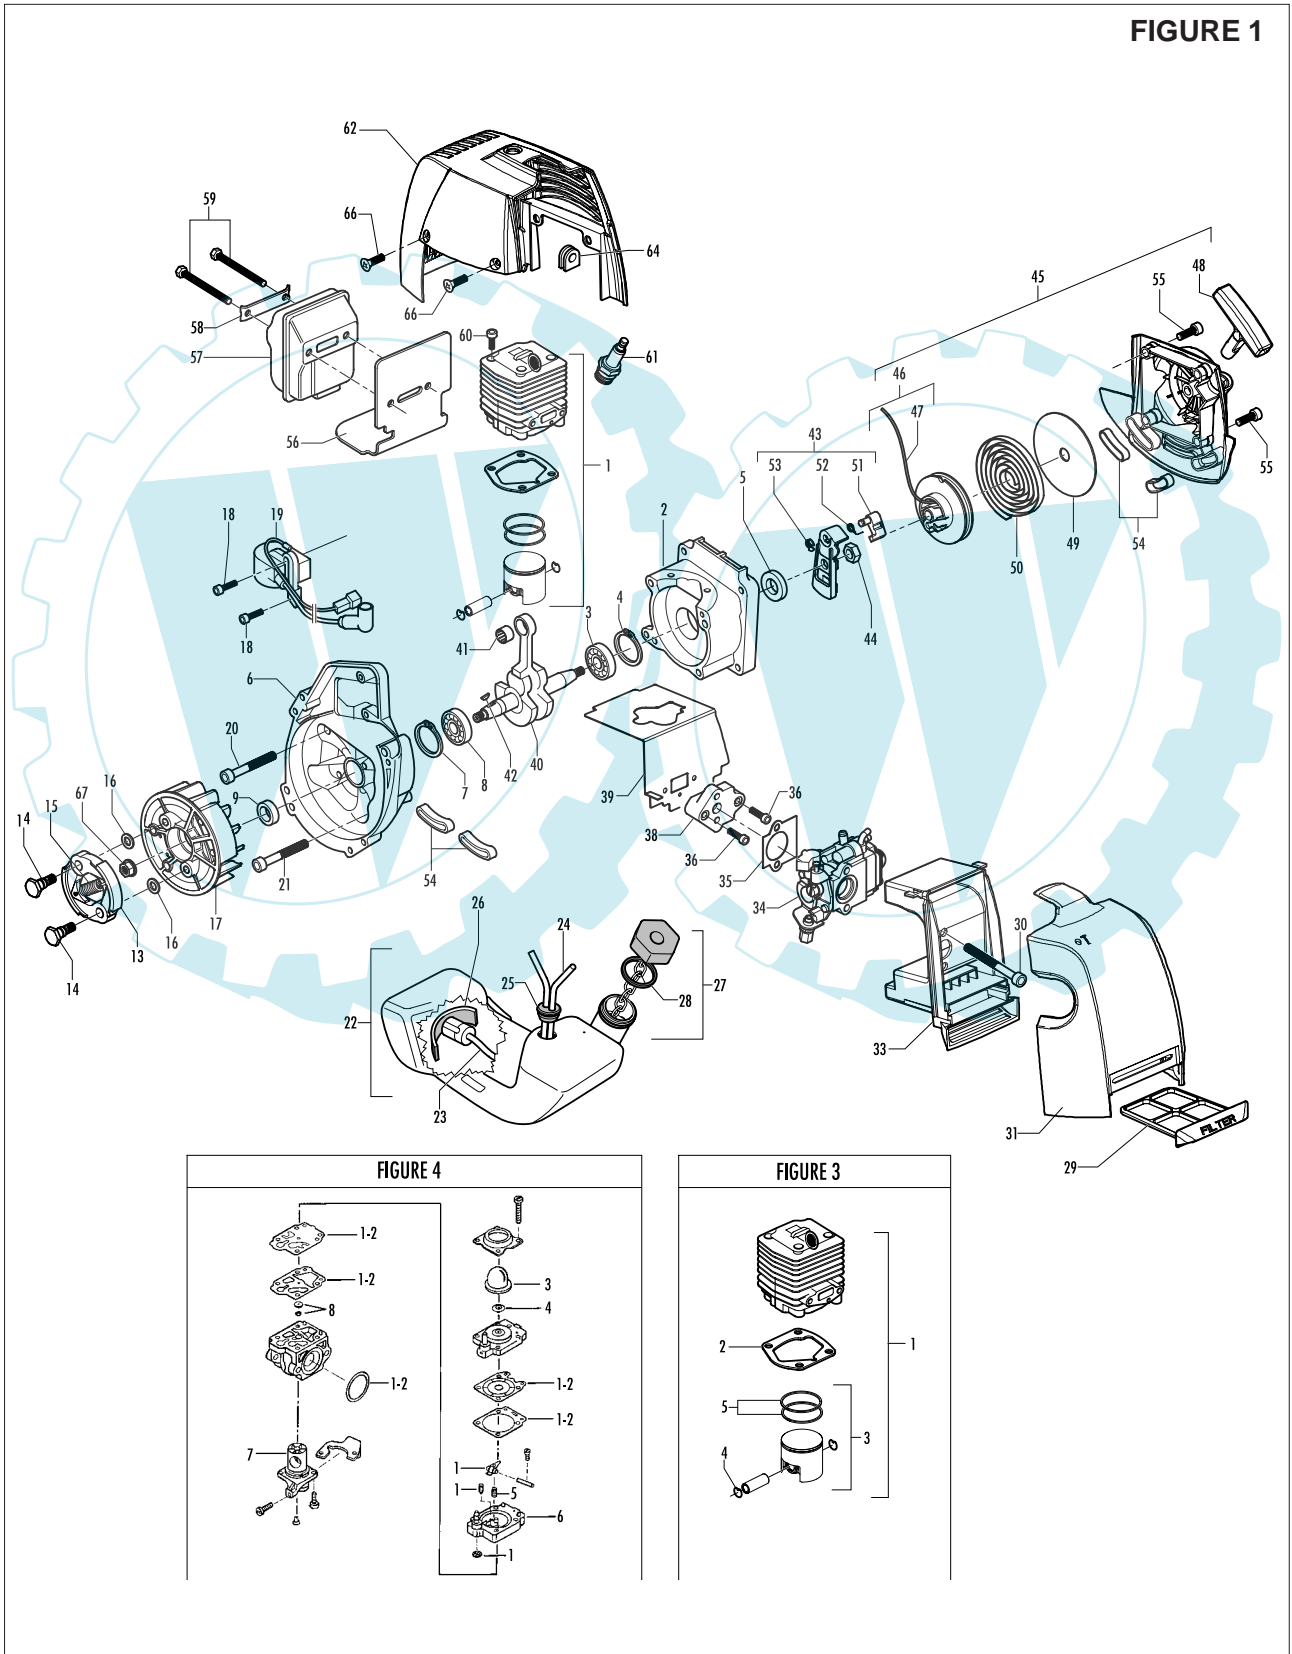

brand	MCCULLOCH

date	APR/03	SHEET 1/4

Model	Prefix
ELITE 3425	02

Product number
953900414